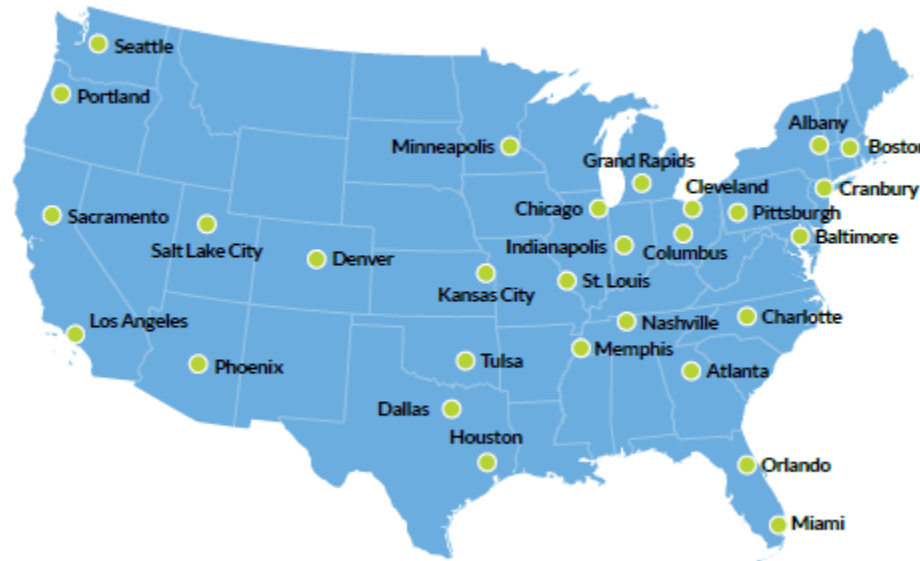

DISTRIBUTION MADE EASY

***The Ultimate in
Service & Delivery***

The Ultimate in Service & Delivery

With Essendant, you can give your customer the ultimate in service and delivery without having to invest in stocking or warehousing. You have a lower cost of delivery with more local distribution centers than any other technology products distributor.

We've established a network of 28 strategically located distribution centers and partnered with delivery providers that are unequalled in this industry. Our distribution platform is specifically designed to accurately drop-ship to your customers in YOUR name.

All of our distribution centers are enabled with the latest distribution technology available and we operate a redundant facility network that ensures no interruption in services.

1. Albany, NY
2. Atlanta, GA
3. Baltimore, MD
4. Boston, MA
5. Charlotte, NC
6. Chicago, IL
7. Cleveland, OH
8. Columbus, OH
9. Cranbury, NJ
10. Dallas, TX
11. Denver, CO
12. Grand Rapids, MI
13. Houston, TX
14. Indianapolis, IN
15. Kansas City, MO
16. Las Angeles, CA
17. Memphis, TN
18. Miami, FL
19. Nashville, TN
20. Orlando, FL
21. Phoenix, AZ
22. Pittsburgh, PA
23. Portland, OR
24. Sacramento, CA
25. Salt Lake City, UT
26. Seattle, WA
27. St. Louis, MS
28. Tulsa, OK